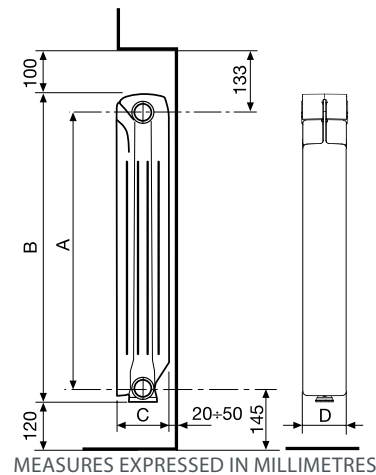

CE₁₆

STANDARD SUPPLY

Model 800: from 3 to 10 sections

Model 700: from 3 to 12 sections

Model 600/500/350: from 3 to 14 sections

COLOURS

RAL 9010 White

All models **Calidor Super B4** are guaranteed **10 years** from installation date on manufacturing faults, provided that the installation has been performed in compliance with the current norms and respecting the instructions relating to the installation, the correct use and the correct maintenance as illustrated on this catalogue.

Model	Heat output				
	ΔT 30	ΔT 40	ΔT 50	ΔT 60	ΔT 70
	W/sect.	W/sect.	W/sect.	W/sect.	W/sect.
350/100	47,2	67,9	89,9	113,1	137,3
500/100	64,1	92,8	123,8	156,5	190,9
600/100	74,0	107,5	143,6	182,0	222,3
700/100	83,1	120,7	161,3	204,5	249,8
800/100	91,1	132,7	177,7	225,6	276,0

Model	Code	Depth	Height	Centre distance	Length	Connection diameters	Water capacity	Exponent	Coefficient
		(C) mm	(B) mm	(A) mm	(D) mm	inches	litres/sect.	n	Km
350/100	V690014	97	407	350	80	G1	0,20	1,2598	0,6506
500/100	V690034	97	558	500	80	G1	0,26	1,2890	0,7991
600/100	V690044	97	658	600	80	G1	0,31	1,2981	0,8950
700/100	V690054	97	758	700	80	G1	0,36	1,2998	0,9986
800/100	V690064	97	858	800	80	G1	0,39	1,3085	1,0635